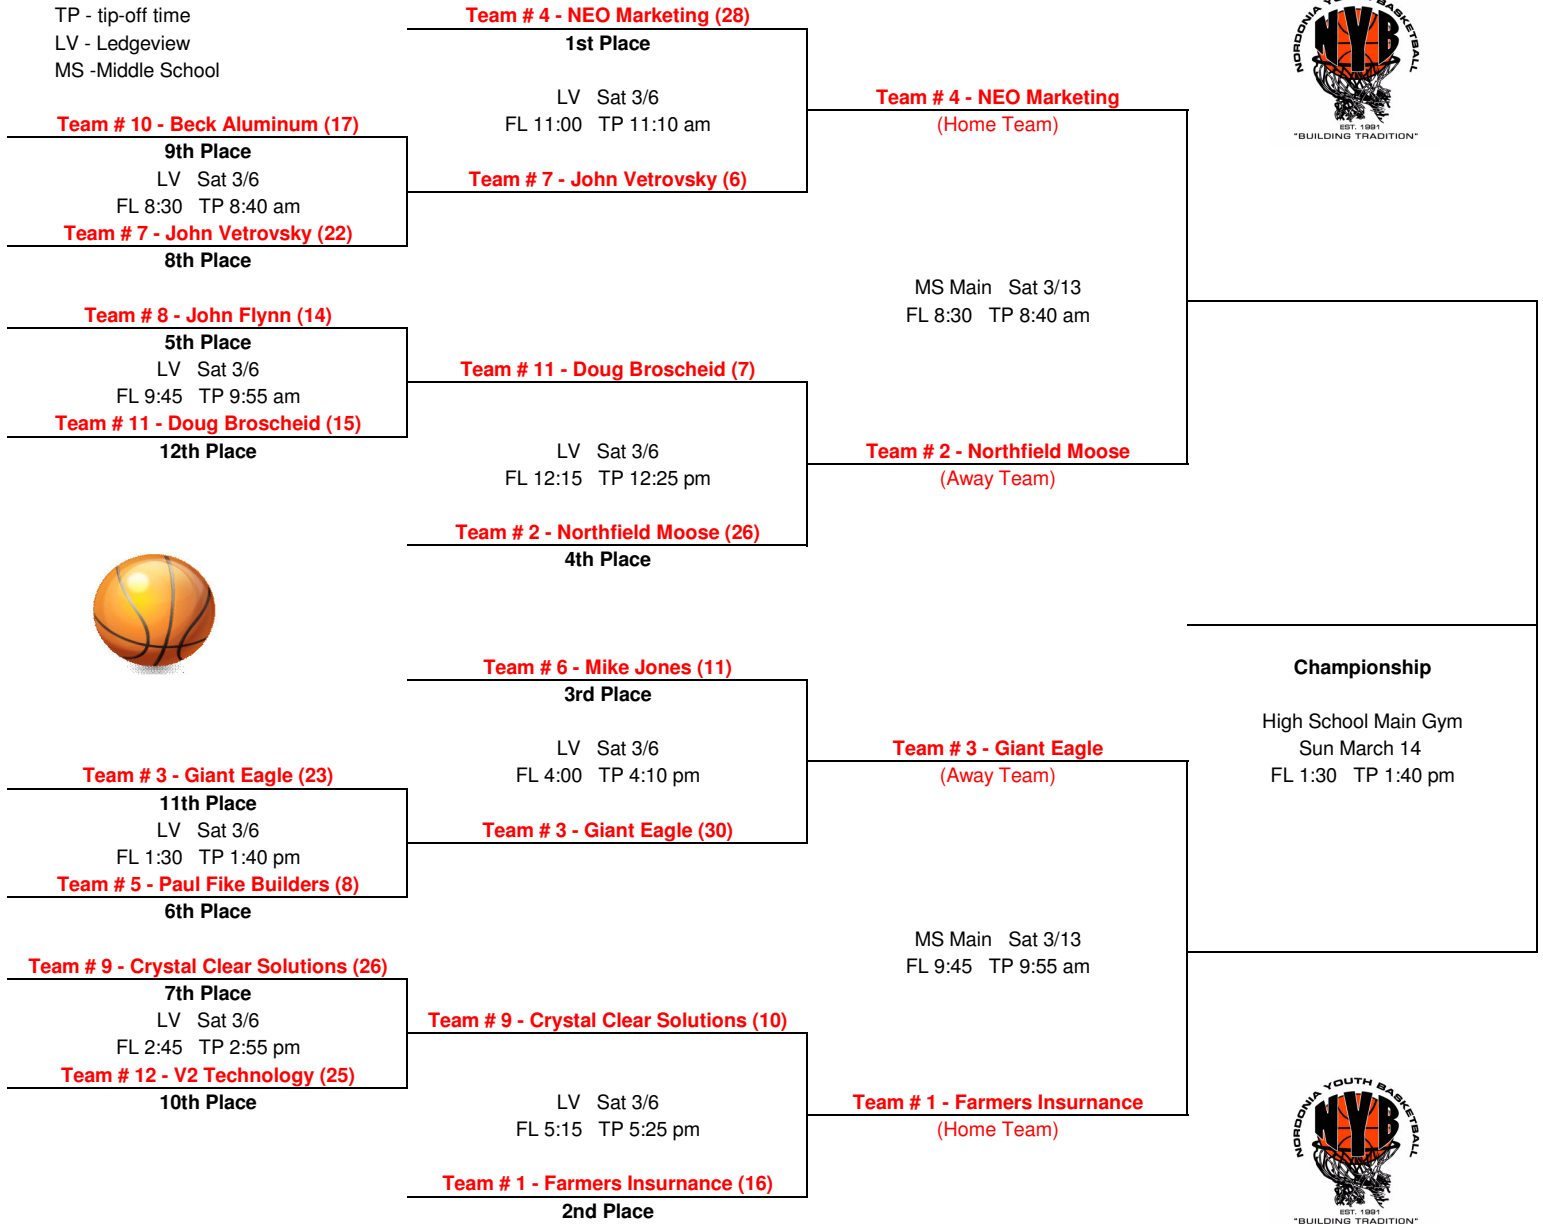

NYB Day of Champions Tournament 2009-2010 Boys 3/4 League

Key: FL - floor time
TP - tip-off time
LV - Ledgeview
MS -Middle School

Throughout the tournament the team with the better ranking (lower place number) will serve as the home team and shall wear white color jerseys.

As the court is viewed from the scoring table, the home team shall sit on the left half of the court and will warm-up and start the game shooting at the basket on the right half of the court.

Reminder: T-shirts worn under jerseys must match the color of the jersey: white with white and dark color with green.