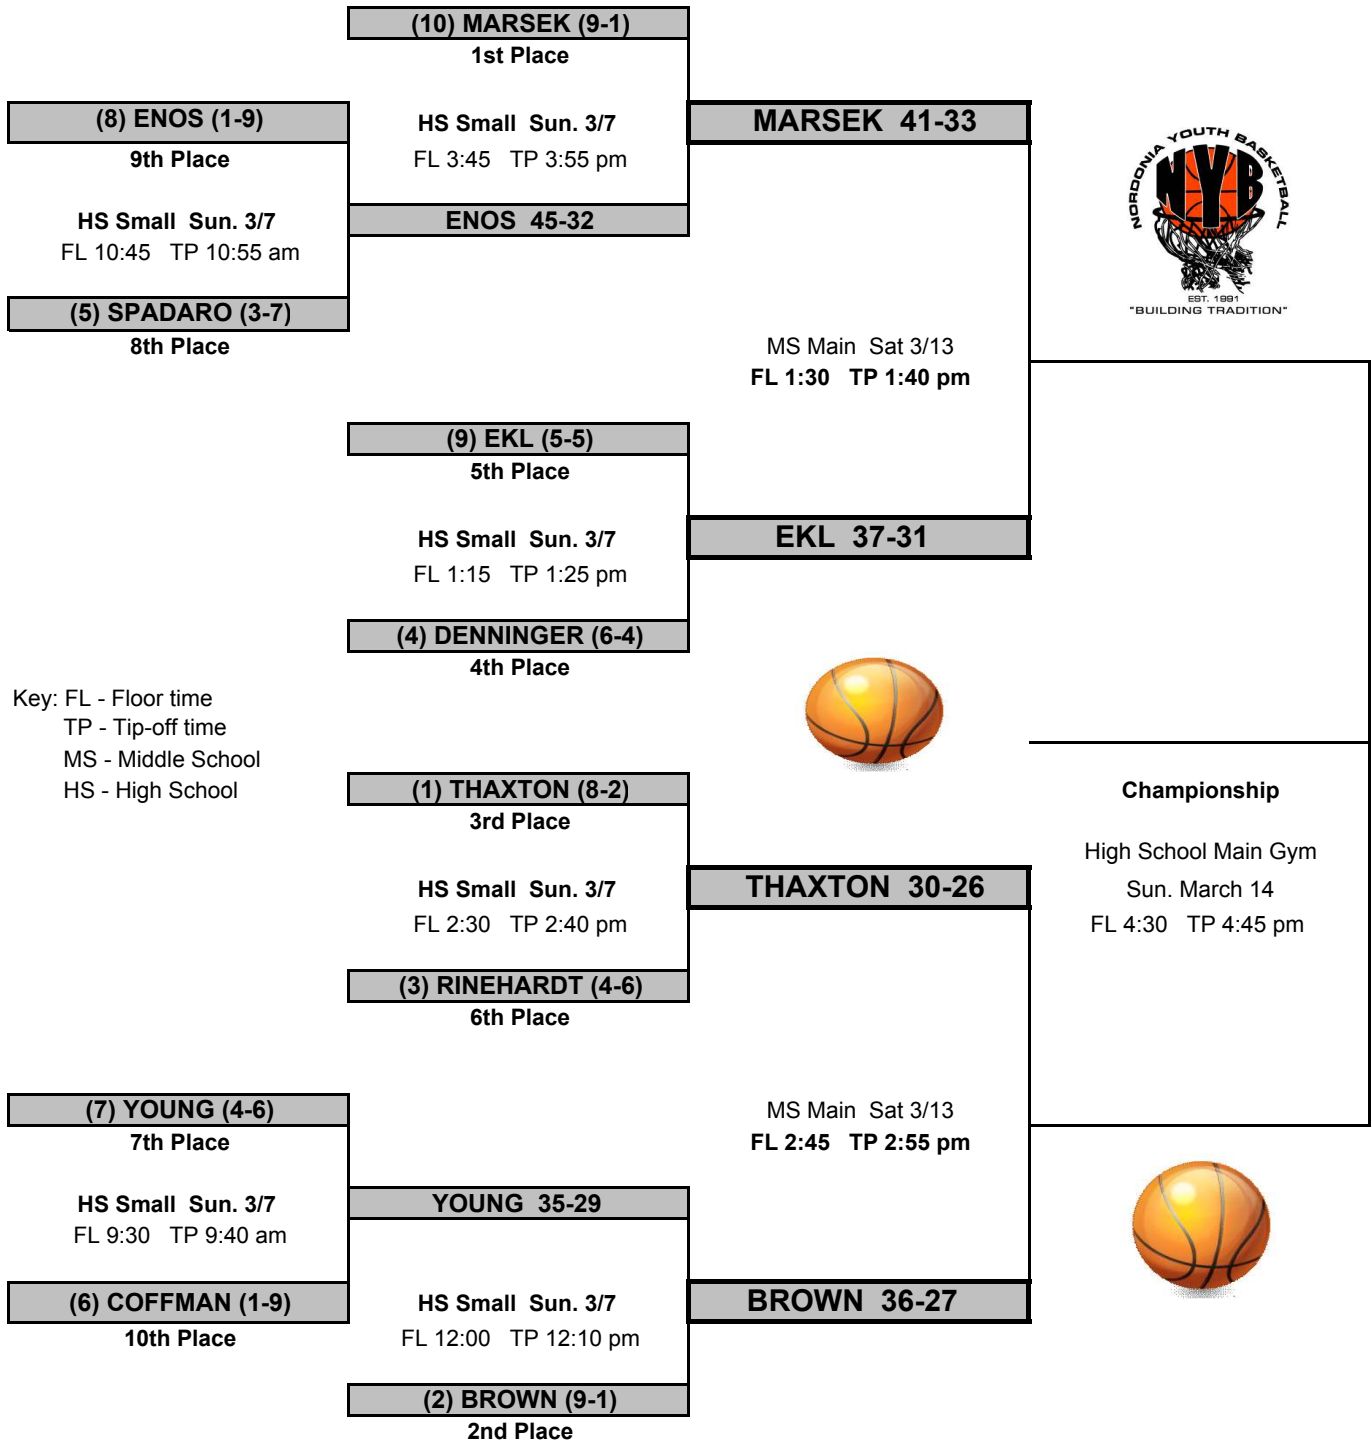

NYB Day of Champions Tournament 2009-2010 Boys 7/9 League

Key: FL - Floor time
TP - Tip-off time
MS - Middle School
HS - High School

Throughout the tournament the team with the better ranking (lower place number) will serve as the home team and shall wear white color jerseys.

As the court is viewed from the scoring table, the home team shall sit on the left half of the court and will warm-up and start the game shooting at the basket on the right half of the court.

Reminder: T-shirts worn under jerseys should match the color of the jersey: white with white and dark color with green.