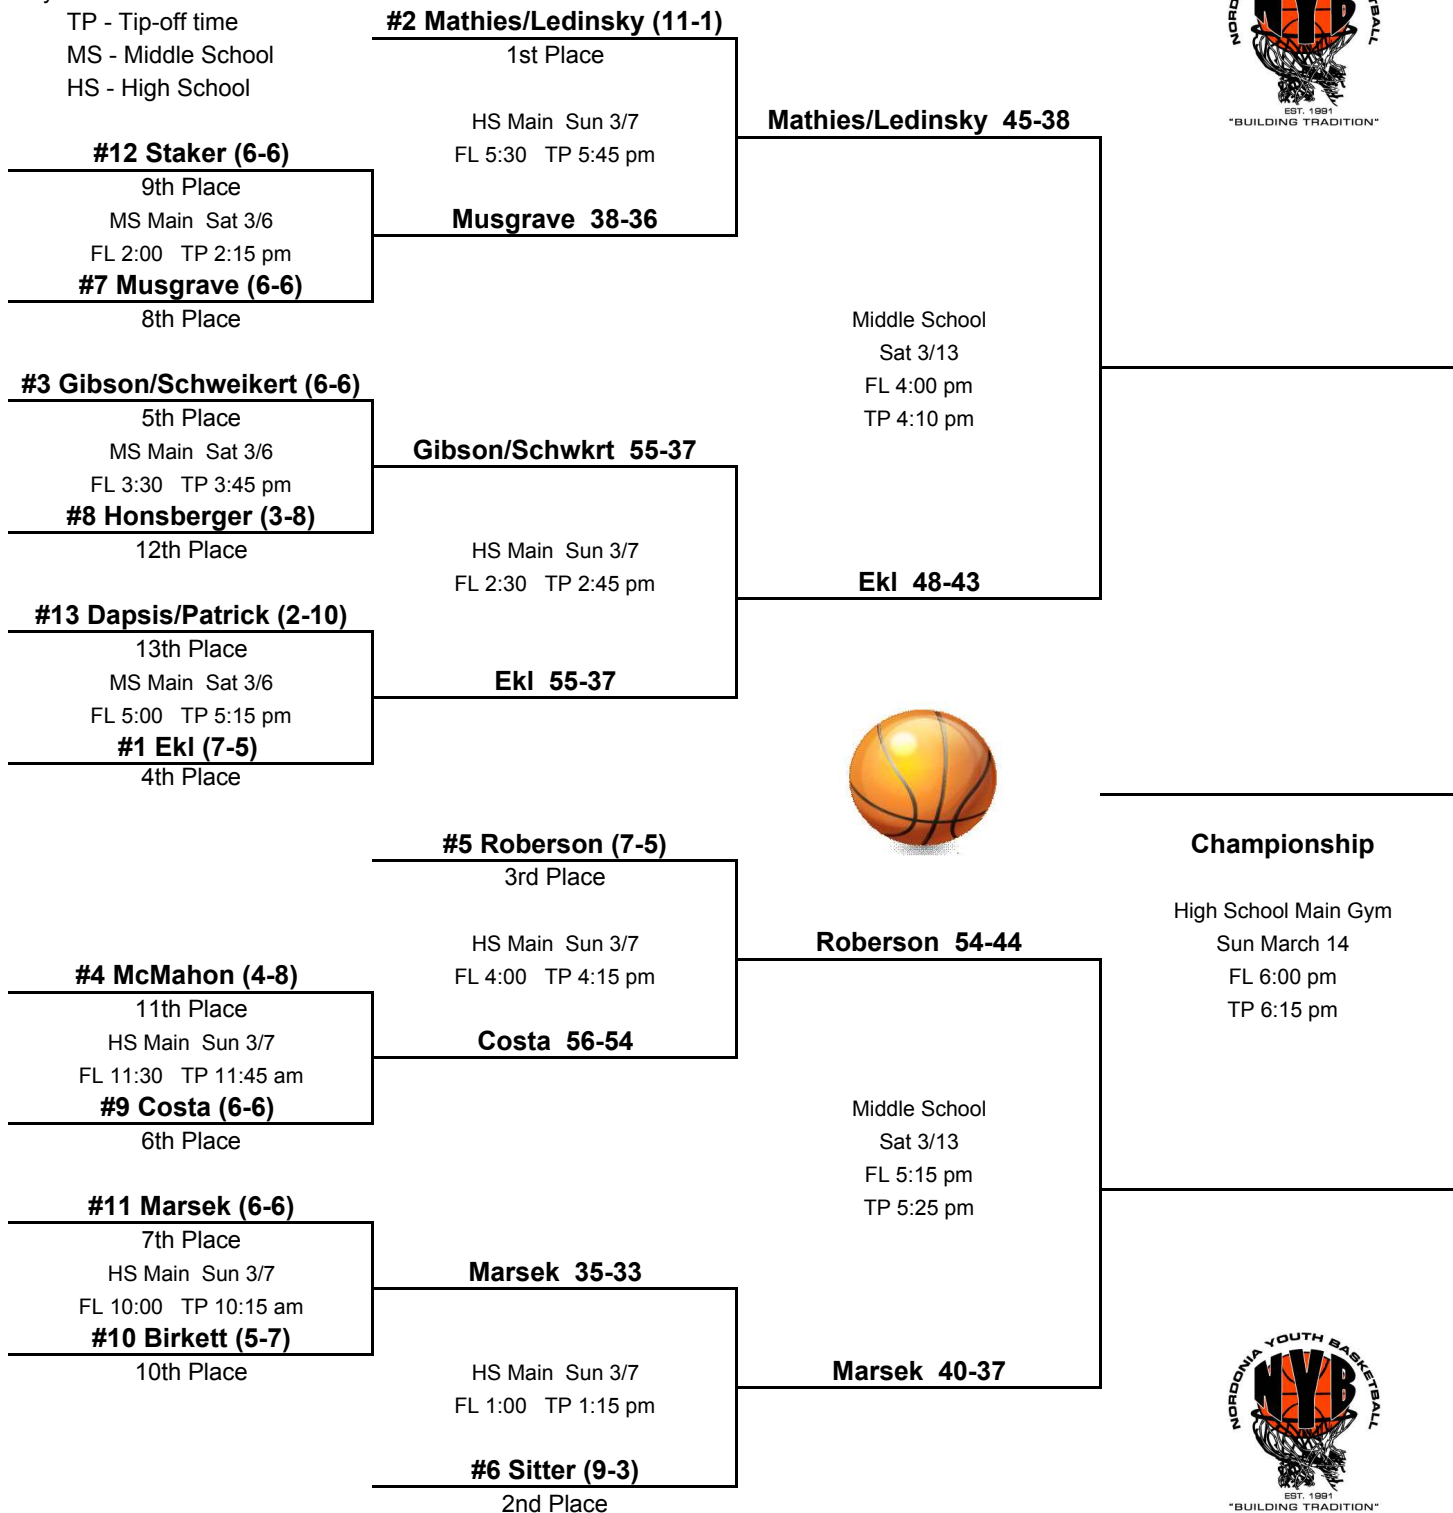

NYB Day of Champions Tournament 2009-2010 Boys 10/12 League

Key: FL - Floor time
TP - Tip-off time
MS - Middle School
HS - High School

Throughout the tournament the team with the better ranking (lower place number) will serve as the home team and shall wear white color jerseys.

As the court is viewed from the scoring table, the home team shall sit on the left half of the court and will warm-up and start the game shooting at the basket on the right half of the court.

Reminder: T-shirts, & garmets worn under jerseys must match the color of the jersey: white with white and dark color with green.