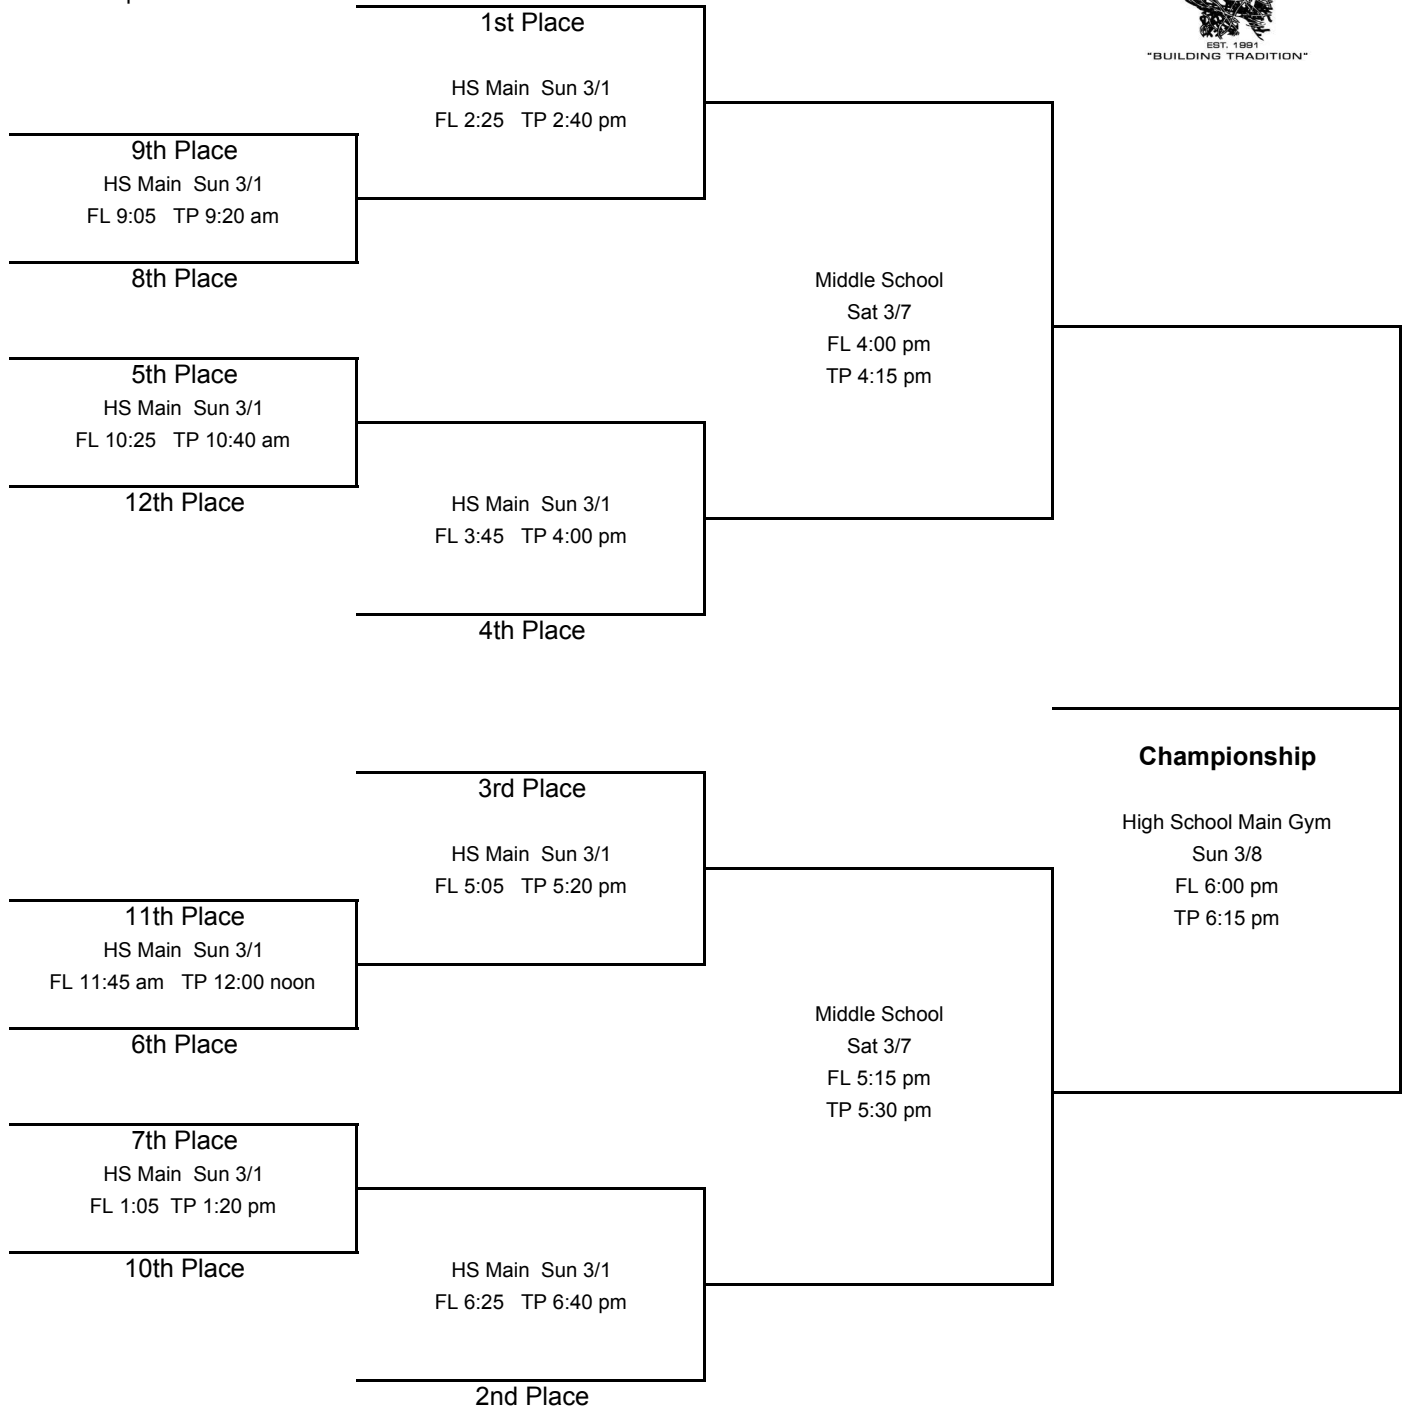

NYB Day of Champions Tournament 2008-2009 Boys 10/12 League

Key: FL - floor time
TP - tip-off time

Throughout the tournament the team with the better ranking (lower place number) will serve as the home team and shall wear white color jerseys.

As the court is viewed from the scoring table, the home team shall sit on the left half of the court and will warm-up and start the game shooting at the basket on the right half of the court.

Reminder: T-shirts worn under jerseys must match the color of the jersey: white with white and dark color with green.