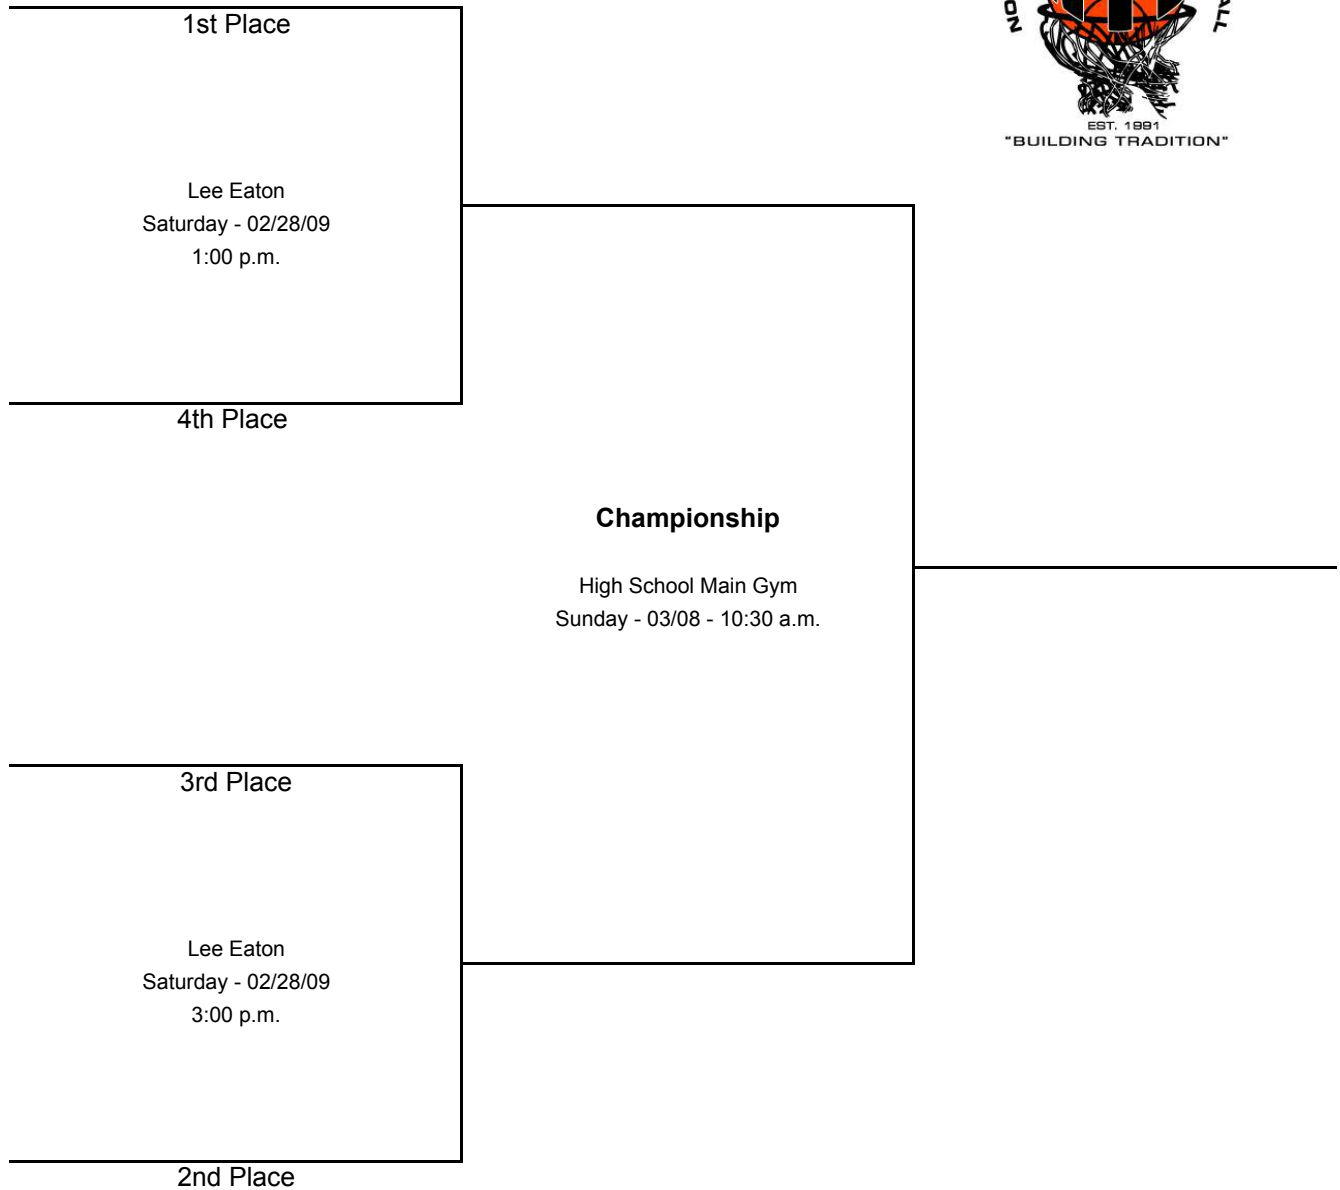

NYB Day of Champions Tournament 2008-2009 Girls 5/6 League

Throughout the tournament, the team with the better ranking (lower place number) will serve as the home team and shall wear white color jerseys.

As the court is viewed from the scoring table, the home team shall sit on the left half of the court and will warm-up and start the game shooting at the basket on the right half of the court.

Reminder: T-shirts worn under jerseys should match the color of the jersey; white with white and dark color with green.