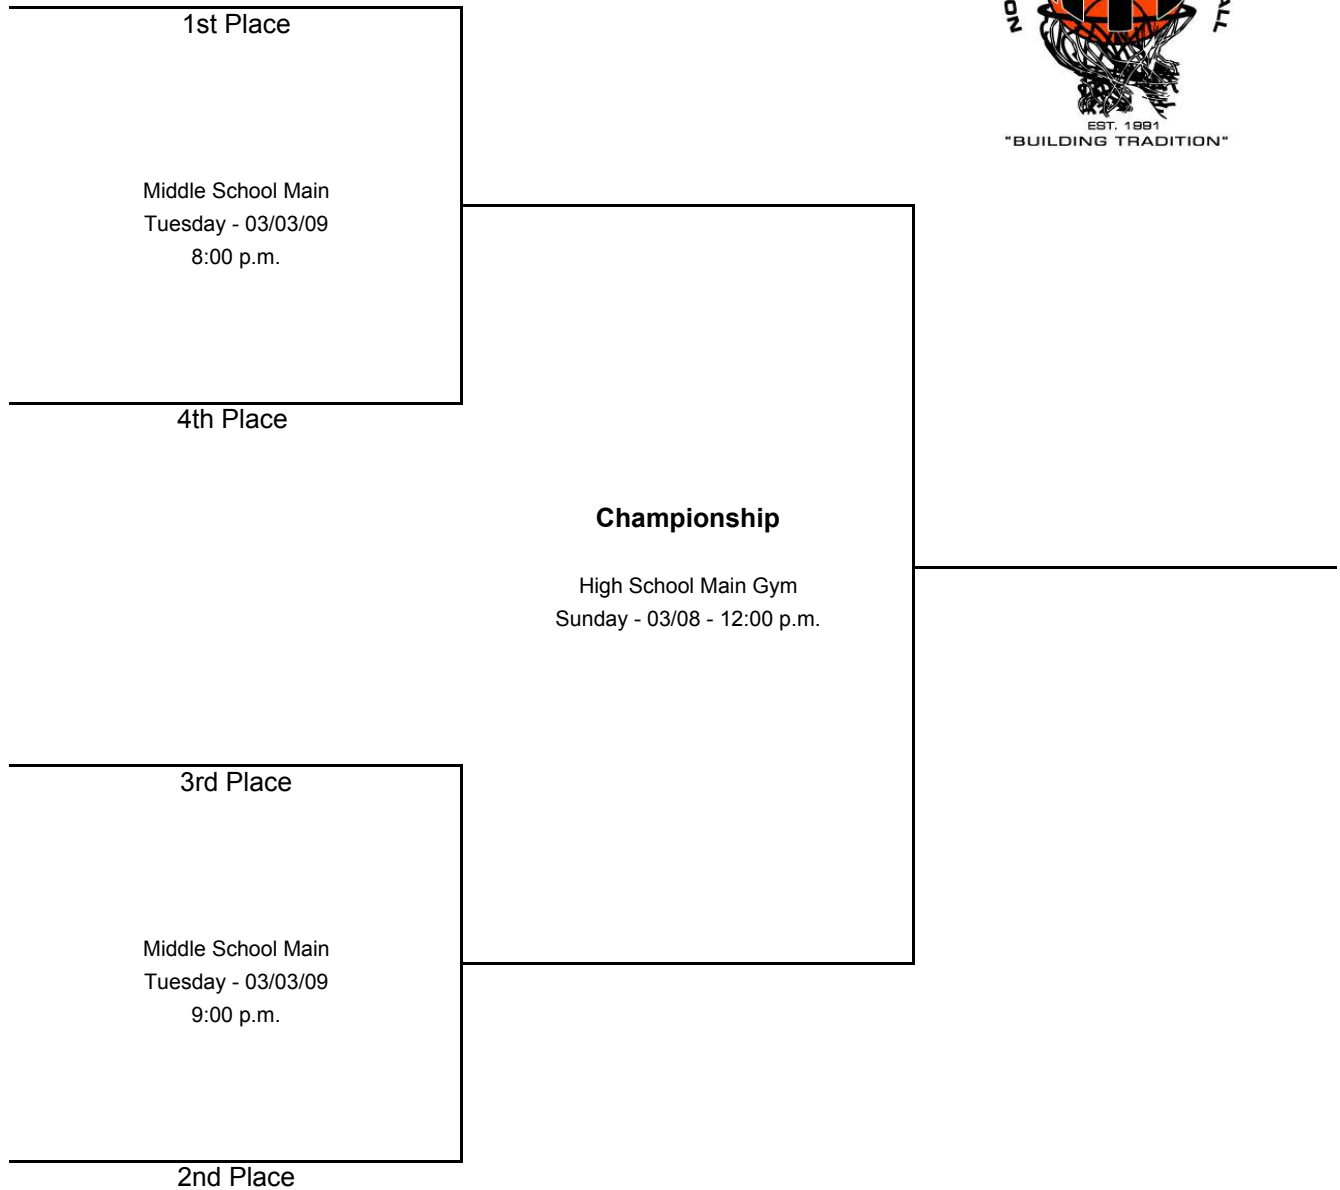

NYB Day of Champions Tournament 2008-2009 *Girls High School League*

Throughout the tournament, the team with the better ranking (lower place number) will serve as the home team and shall wear white color jerseys.

As the court is viewed from the scoring table, the home team shall sit on the left half of the court and will warm-up and start the game shooting at the basket on the right half of the court.

Reminder: T-shirts worn under jerseys should match the color of the jersey; white with white and dark color with green.